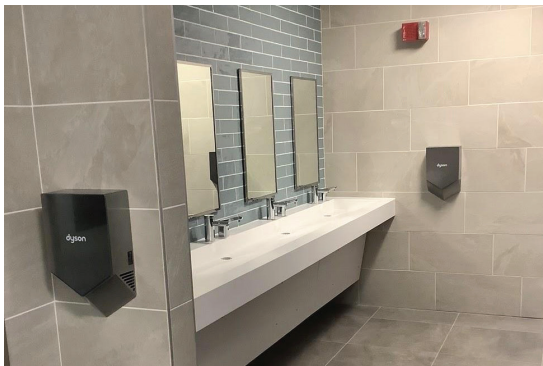

ESSEX COUNTY COLLEGE PHYSICIAN EDUCATION BUILDING RENOVATION

1-55 MARKET ST • NEWARK, NEW JERSEY

3 LOCATION MAP 

PROJECT FEATURES

- Demo existing bathrooms, showers, locker rooms, hallways, remove existing finishes
- Plumbing, Electrical and HVAC improvements
- Millwork installation
- New finishes, ceramic tile, LVT flooring, drop ceilings, painting
- Store front and doors